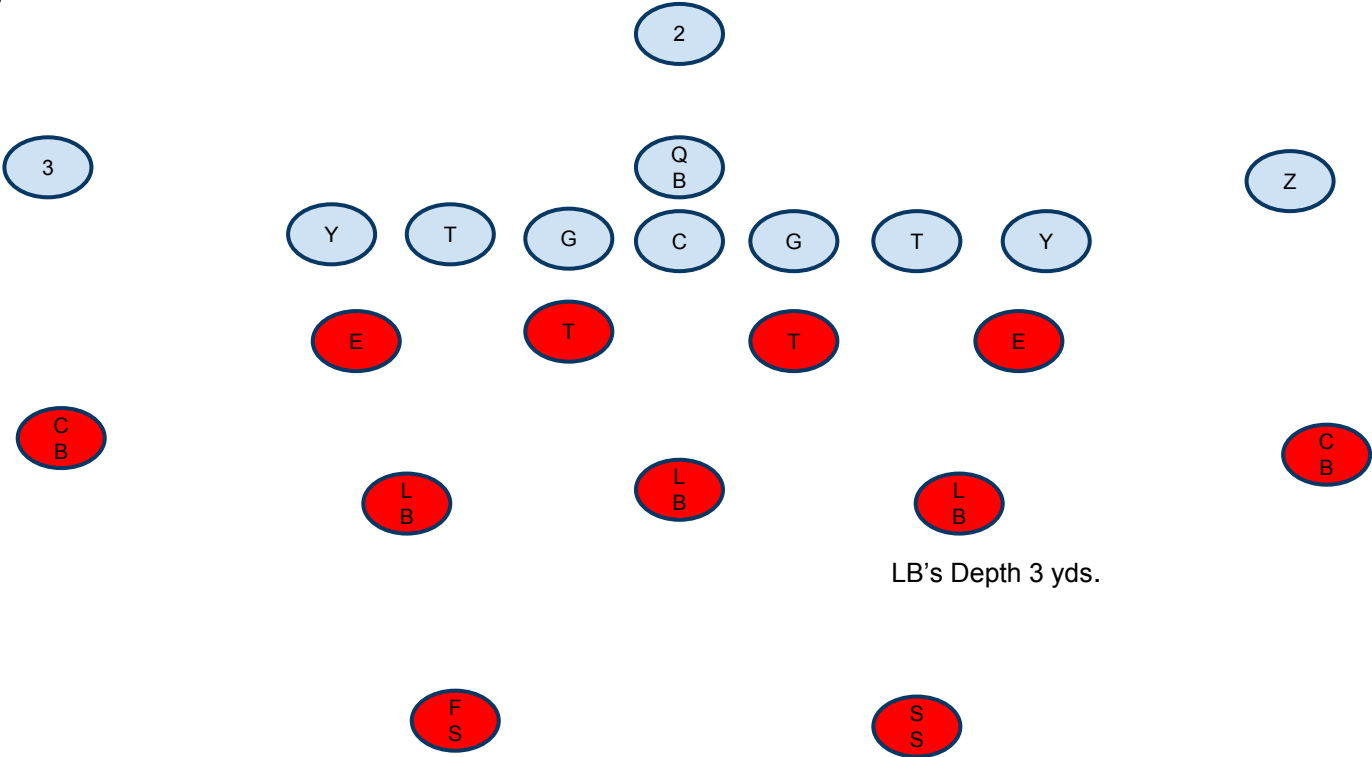

Legal Defensive Fronts

40

LB's Depth 3 yds.